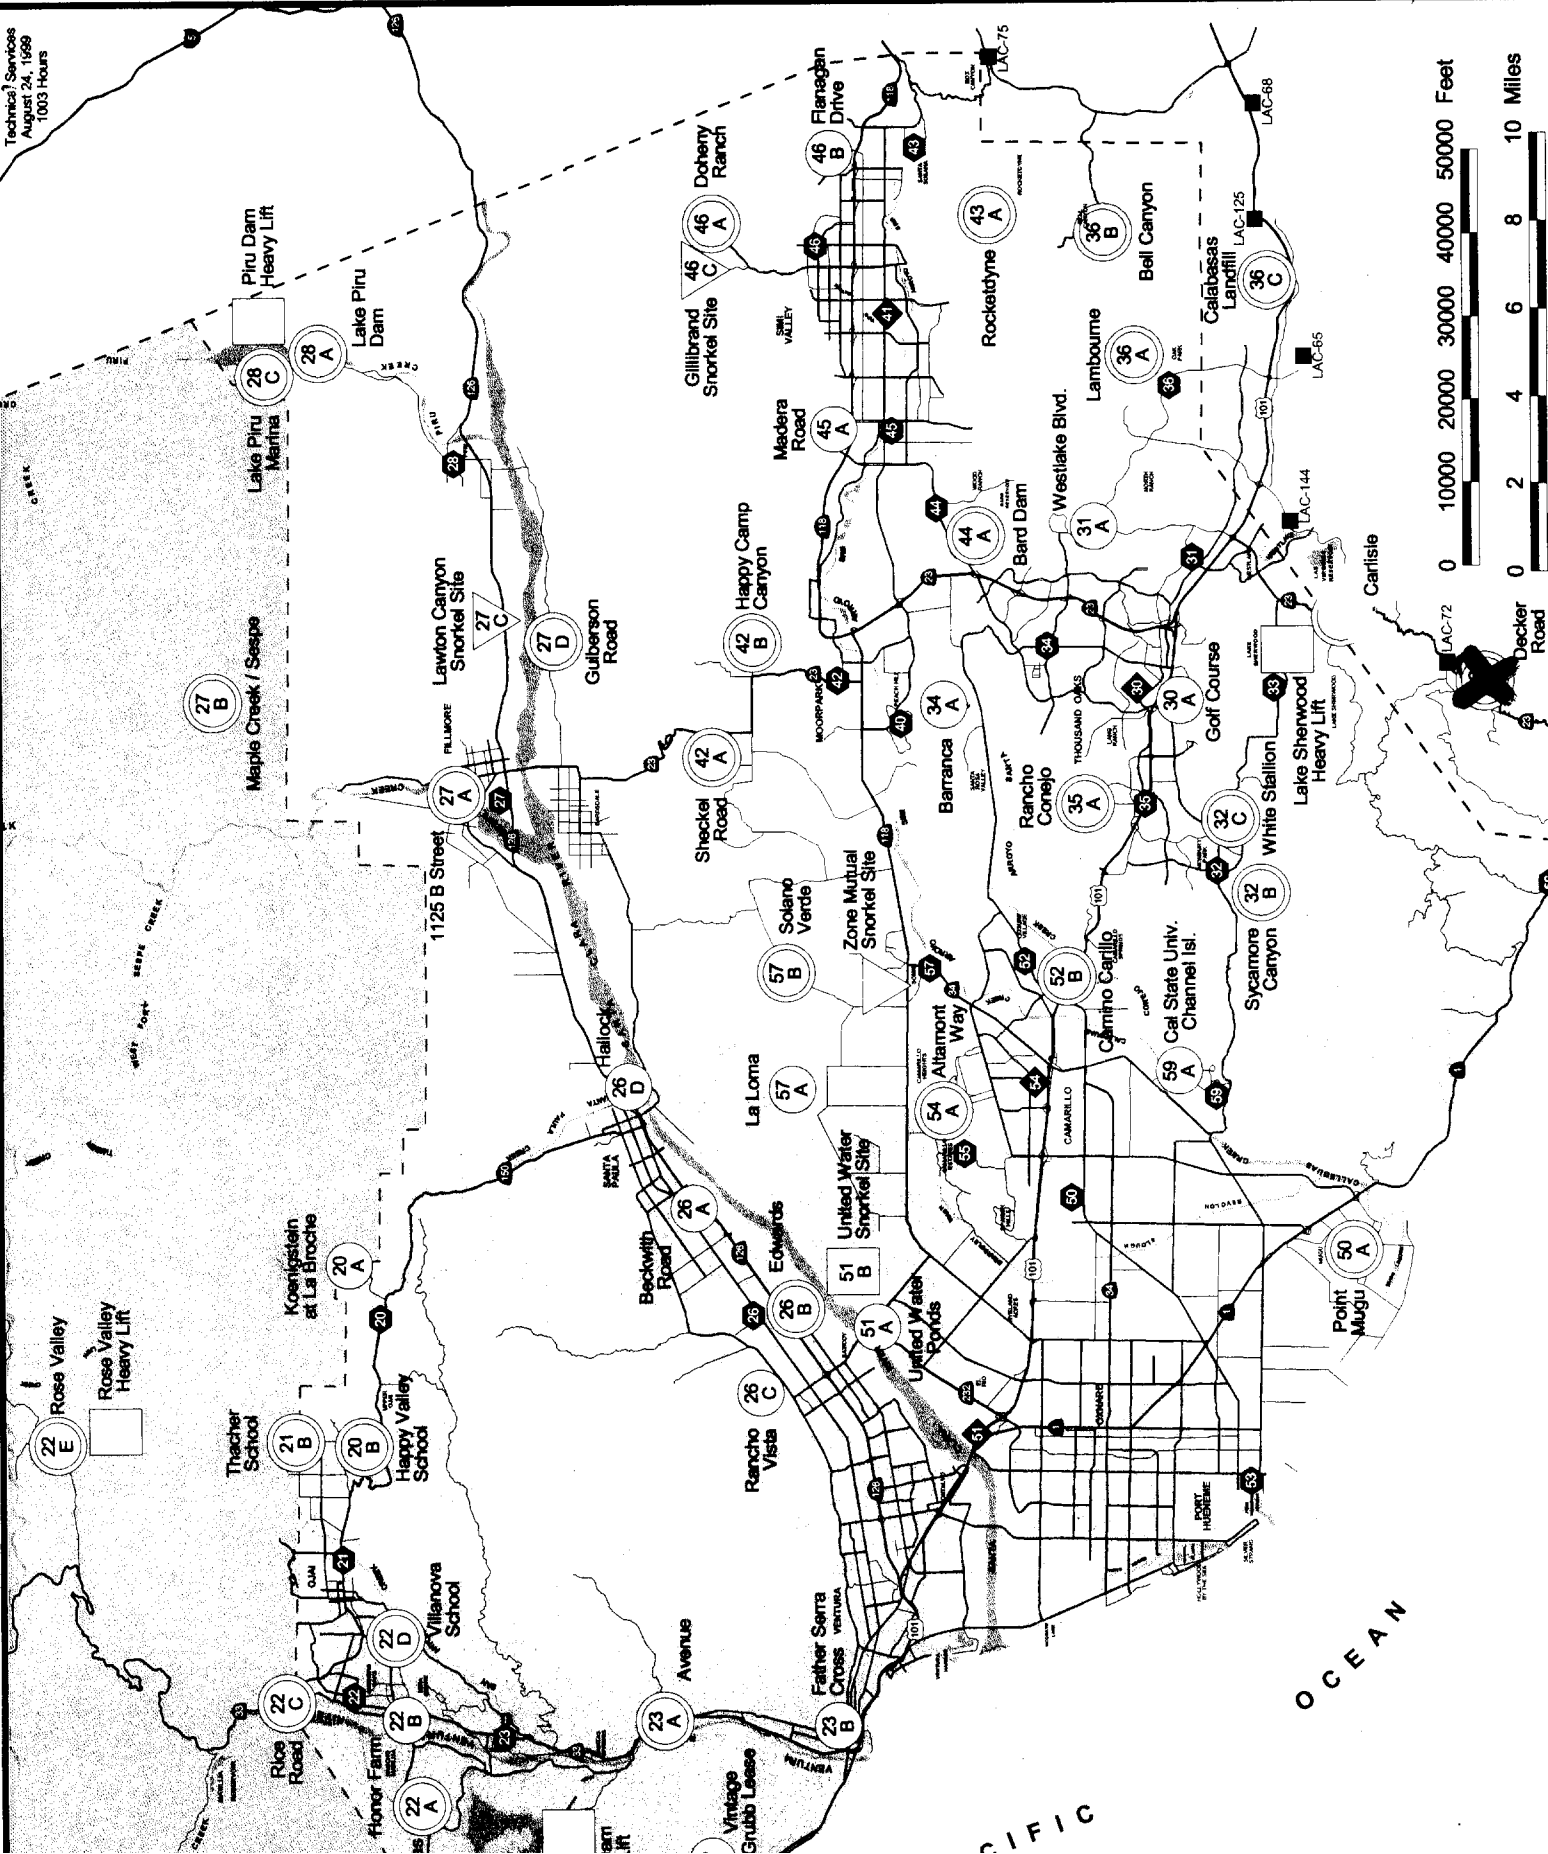

# Ventura County Helispot Locations

Technical Services  
August 24, 1999  
1003 Hours

0 10000 20000 30000 40000 50000 Feet  
0 2 4 6 8 10 Miles

Decker Road

Lake Sherwood Heavy Lift

White Stallion

Sycamore Canyon

Piru Dam Heavy Lift

Lawton Canyon Snorkel Site

Happy Canyon

Gillbrand Snorkel Site

Doherty Ranch

Flanagan Drive

Rockettyme

Lambourne

Bell Canyon

Caribocas Landfill

Westlake Blvd.

Bard Dam

Happy Camp Canyon

Medera Road

Shackel Road

Barranca

Beckwith Road

Edwards

United Water Snorkel Site

United Water Pockets

La Loma

Solano Verde

Altamont Way

Camino Capillo